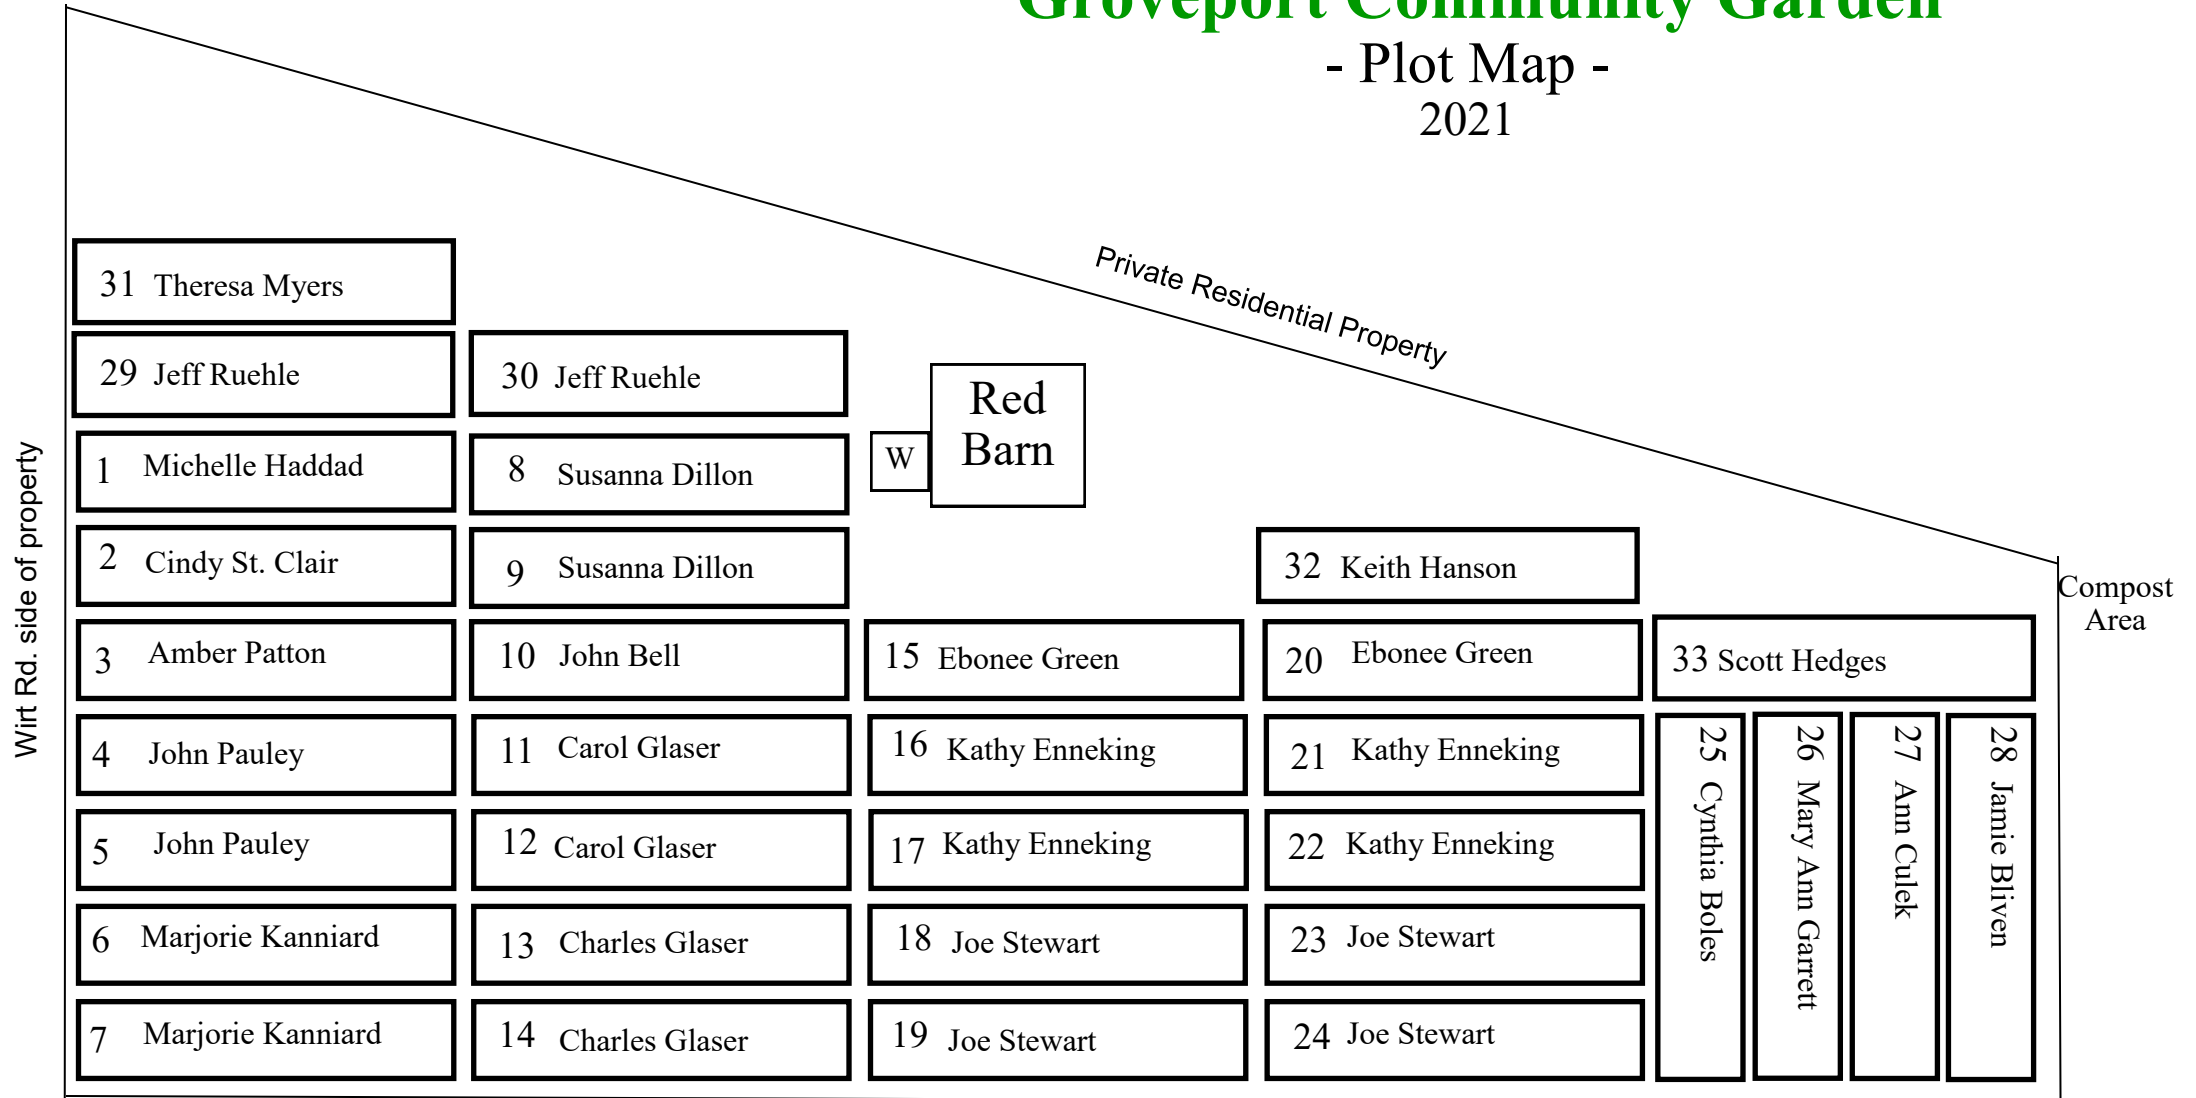

# Groveport Community Garden

## - Plot Map - 2021

W = Water

Roadway leading into Heritage Park