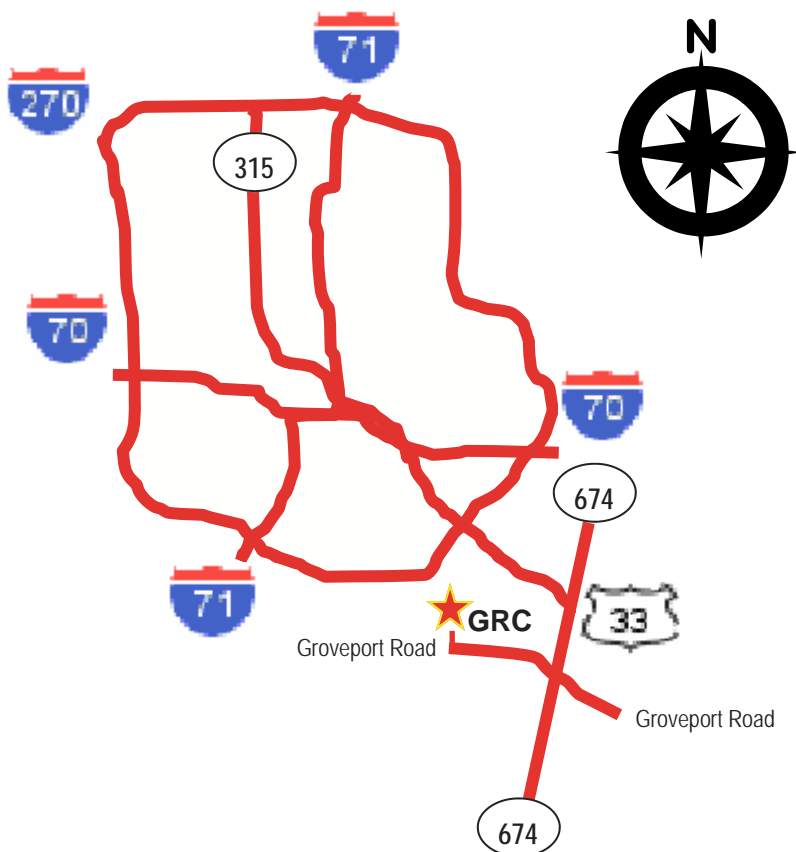

GROVEPORT

Recreation Center

7370 Groveport Road
 Groveport, OH 43125
 614-836-1000

From the North

- 270 East - Wheeling
- 33 East - Lancaster via exit 46 B
- 674 South (Gender Road)
- Canal Winchester Exit
- Right on Groveport Road
- Right on Richardson Road

From South

- 270 East - Wheeling
- 33 East - Lancaster via exit 46 B
- 674 South (Gender Road)
- Canal Winchester Exit
- Right on Groveport Road
- Right on Richardson Road

From East

- 270 East - Wheeling
- 33 East - Lancaster via exit 46 B
- 674 South (Gender Road)
- Canal Winchester Exit
- Right on Groveport Road
- Right on Richardson Road

From West or Downtown Columbus

- 70 East
- 33 East - Lancaster via exit 46 B
- Exit at Hamilton Rd./317, turn right at top of exit ramp.
- Left on Old Hamilton Road
- Left on Main Street (Groveport Road)
- Left at Richardson Road